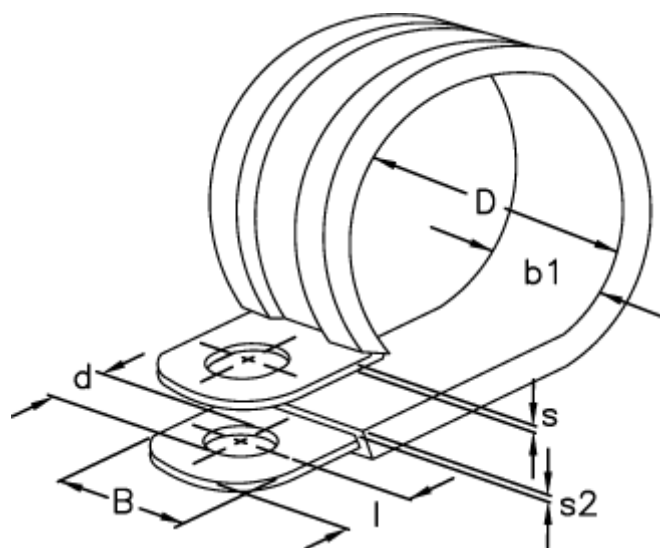

Article number: 029457112022

Description: Norma pipe retaining clip
RLGU 1. 22/12 W1

Measures

b1	= 15.0
d	= 6.4
Diameter D	= 22
l	= 6
s	= 0.8
s2	= 1.2
Width B	= 12